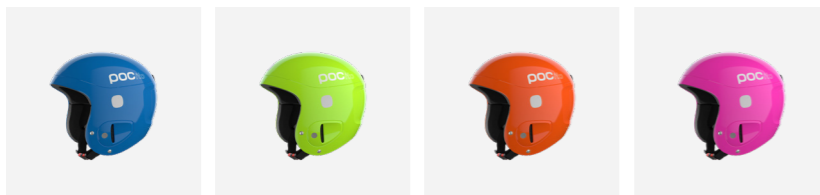

POCITO SKULL

10210_8233 Fluorescent Blue
¥ 25,000 -- Tax

10210_8234 Fluorescent Yellow/ Green

10210_9050 Fluorescent Orange

10210_9085 Fluorescent Pink