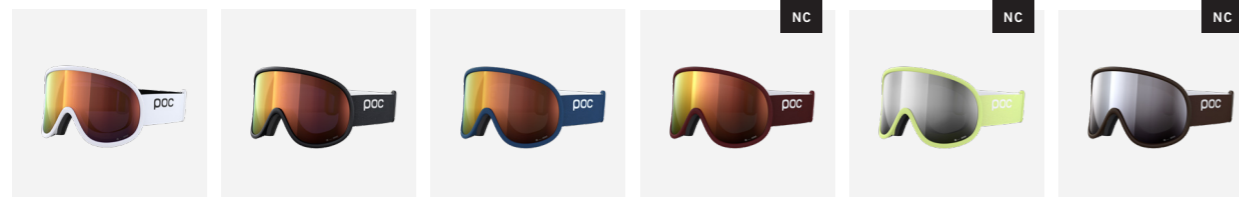

40525_8265 Hydrogen White Cat 2 Spektris Blue
40525_8214 Uranium Black Cat 2 Spektris Orange
40525_8270 Lead Blue Cat 2 Spektris Orange
40525_8462 Garnet Red Cat 2 Spektris Orange
40525_8455 Lemon Calcite Cat 2 Clarity Define/ Spektris Silver
40525_8460 Axinite Brown Cat 2 Clarity Define/ Spektris Chrome

¥ 28,000 -- Tax

RETINA BIG CLARITY COMP