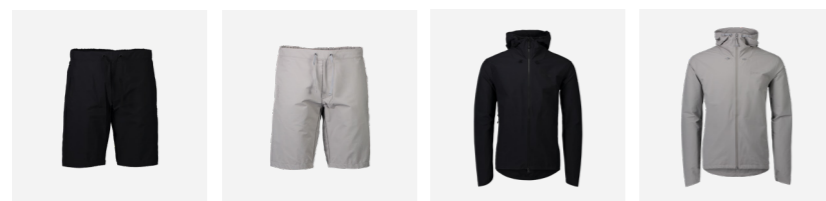

62131_1002 M's Transcend Shorts Uranium Black
62131_1040 M's Transcend Shorts Alloy Grey
62103_1002 M's Transcend Jacket Uranium Black
62103_1040 M's Transcend Jacket Alloy Grey