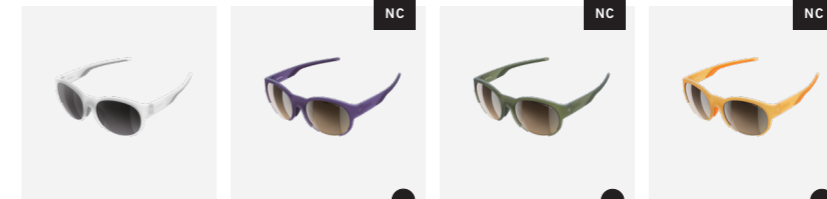

AV1001_1048
Transparent Crystal
CAT 3 Grey

AV1001_1615
Sapphire Purple Translucent
CAT 2 Clarity Trail Silver

AV1001_1455
Epidote Green Translucent
CAT 2 Clarity Trail Silver

AV1001_1825
Cerussite Kashima Translucent
CAT 2 Clarity Trail Silver