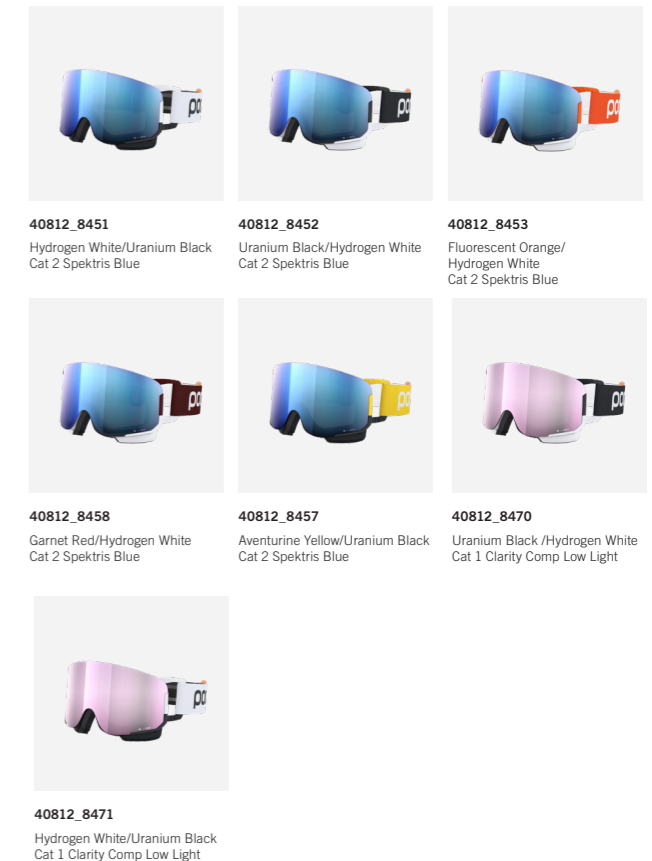

NEW

NEXAL CLARITY COMP

Inspired by racing, the new Nexal Clarity brings substance to a unique style. The addition of zygomatic bone covers builds on the idea that goggles do more than simply protect the eyes.

¥ 36,000 +- Tax

ARTICLE NO. 40812

HIGHLIGHTS

- Frame outriggers give a closer fit with a helmet.
- Zygomatic bone covers
- Clarity Comp lenses
- Triple-layer face foam
- Adjustable Ventilation

LENS BY

CLARITY

DETAILS

Clarity

The supplied lens features Clarity technology.

Spektris mirror

The unique Spektris mirror coating is engineered for perfect harmony with the lens.

Cylindrical Lens

Zygomatic Bone Covers
Covers underneath the frame increase protection from wind chill.

Ri-Pel anti-dirt and -water treatment

The Ri-Pel hydrophobic and oleophobic treatment protects from dirt, water, sweat, salt, oil and dust, and also makes the lenses easier to clean.

Anti-scratch treatment

Anti-fog treatment

Complete UV Protection (UV 400)

Triple-layer face foam
Multiple layers of foam ensure a soft and comfortable fit.

Silicone grippers

Silicone grippers on the inside of the strap help keep the goggles secure.

Frame outriggers

The soft frame outriggers make it possible for the goggle to sit as close as possible to a POC helmet.

Adjustable ventilation

The goggle ventilation can be toggled on and off - ideal for reducing airflow when skiing at higher speeds.

INCLUDED

BOTH MODELS:
+ Soft goggle pouch/cleaning cloth.

+ No Mirror lens for low light.

CLARITY COMP +:

+ Night Vision Lens for skiing under artificial light.