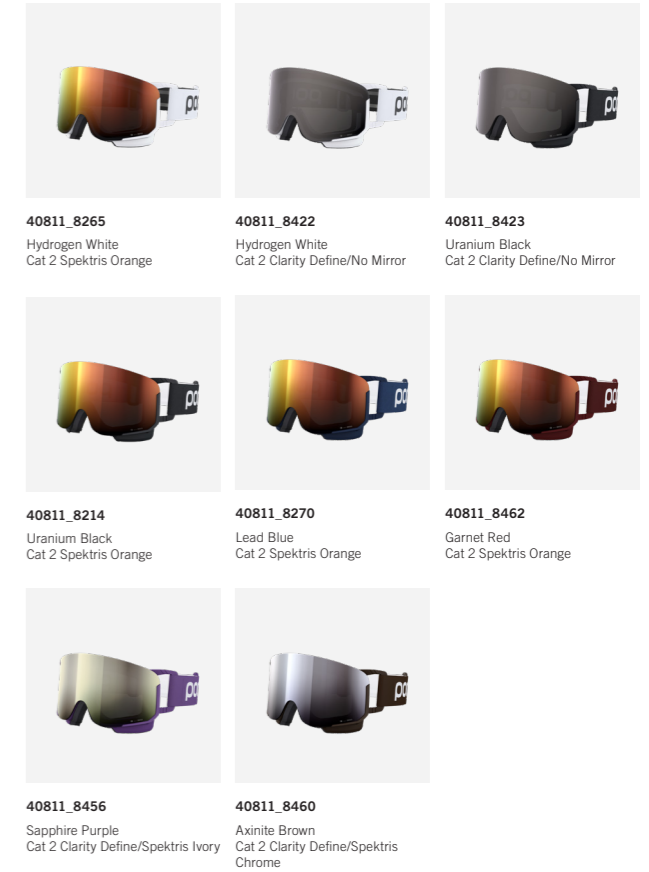

CLARITY DEFINE

Tuned to improve definition with a natural feel, making them ideal for all-day use.

360°

COLORS

NEW

NEXAL CLARITY

Inspired by racing, the new Nexal Clarity brings substance to a unique style. The addition of zygomatic bone covers builds on the idea that goggles do more than simply protect the eyes.

HIGHLIGHTS

- Frame outriggers give a closer fit with a helmet
- Zygomatic bone covers
- Clarity lenses
- Triple-layer face foam
- Adjustable Ventilation

LENS BY

CLARITY

DETAILS

Clarity

The supplied lens features Clarity technology.