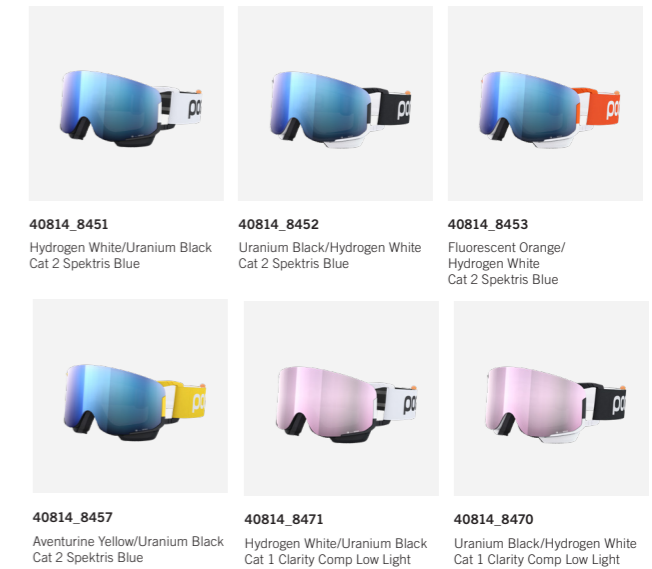

INCLUDED

- + Soft carrying pouch/cleaning cloth.

360°

COLORS

40814_8451
Hydrogen White/Uranium Black
Cat 2 Spektris Blue

40814_8452
Uranium Black/Hydrogen White
Cat 2 Spektris Blue

40814_8453
Fluorescent Orange/
Hydrogen White
Cat 2 Spektris Blue