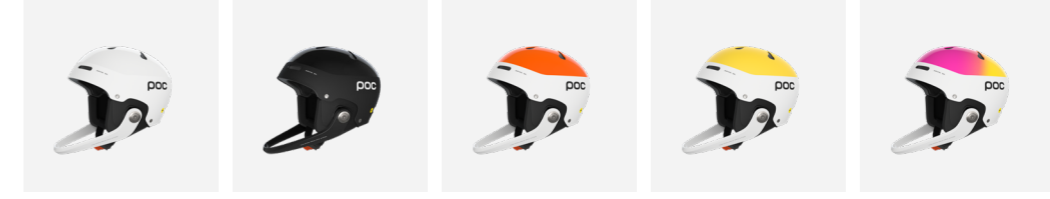

10179_1001
Hydrogen White
¥ 40,000 -+ Tax

10179_1002
Uranium Black

10179_9050
Fluorescent Orange

10179_1328
Aventurine Yellow

10179_8546
Speedy Gradient Fluorescent Pink/Aventurine Yellow

SKULL DURA JR