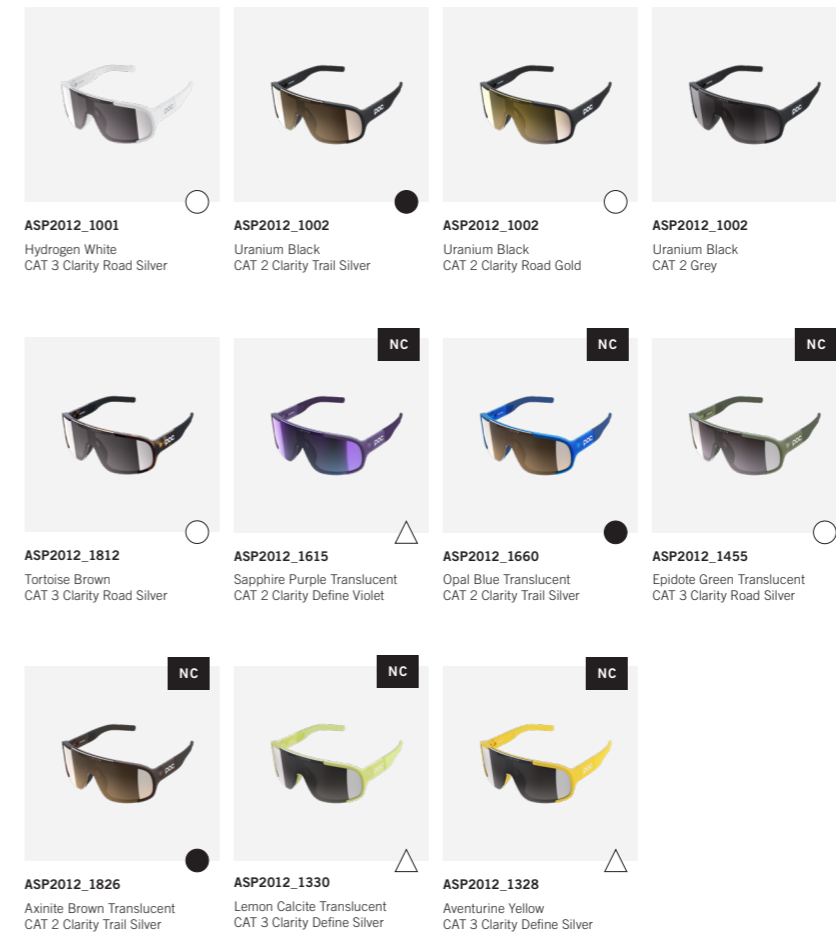

DEVOUR GLACIAL

NEVALIS

DEVOUR

ELICIT

AIM

ASPIRE

+ EXTRA LENS INCLUDED

● CLARITY TRAIL LENS