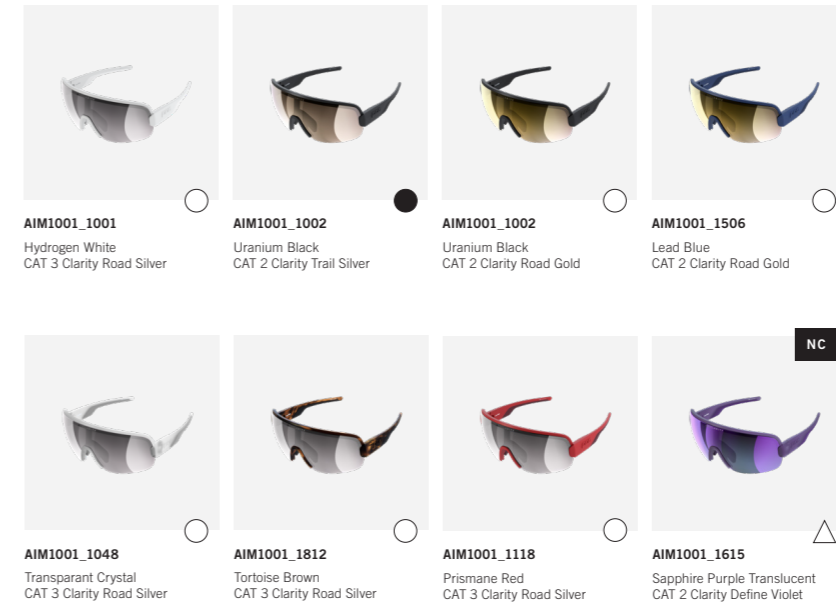

DEVOUR GLACIAL

NEVALIS

DEVOUR

ELICIT

AIM

ASPIRE

+ EXTRA LENS INCLUDED

● CLARITY TRAIL LENS