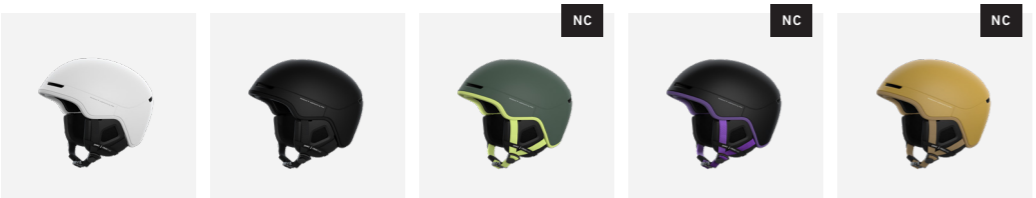

MIPS
OBEX WF MIPS

10108_1001
Hydrogen White
¥ 30,000 -+ Tax

10108_1037
Uranium Black Matt

1018_1589
Lead Blue Matt

10108_1041
Pegasi Grey

10108_1329
Lemon Calcite Matt

OBEX PURE

10109_1001
Hydrogen White Matt
¥ 20,000 -+ Tax