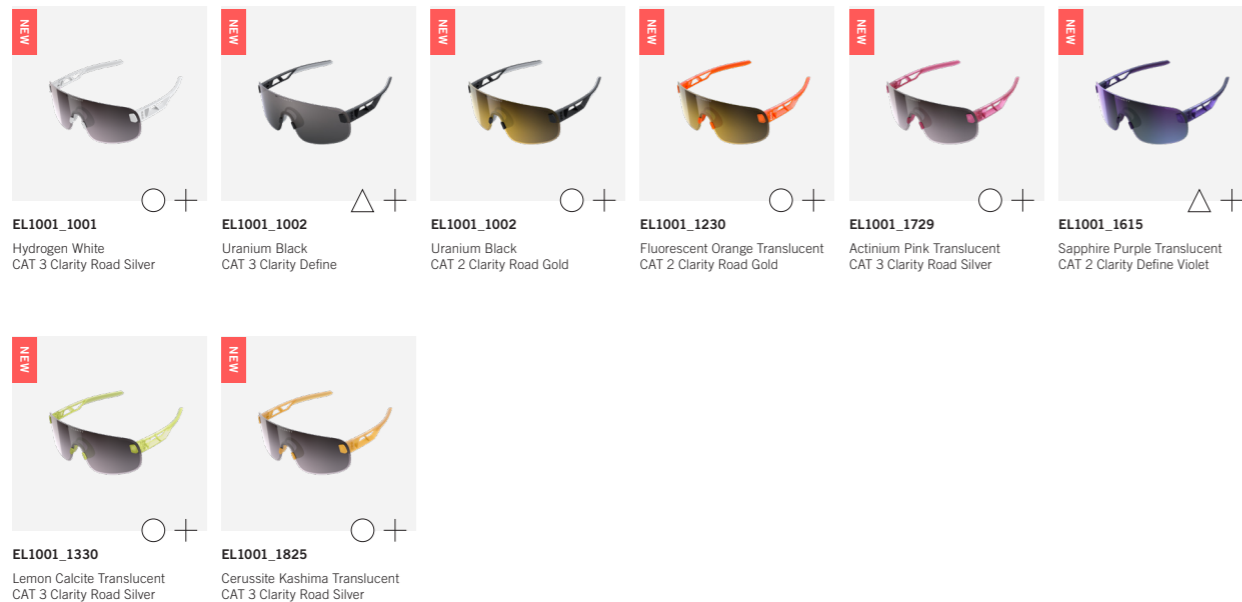

DEVOUR GLACIAL

NEVALIS

DEVOUR

ELICIT

AIM

ASPIRE

+ EXTRA LENS INCLUDED

● CLARITY TRAIL LENS