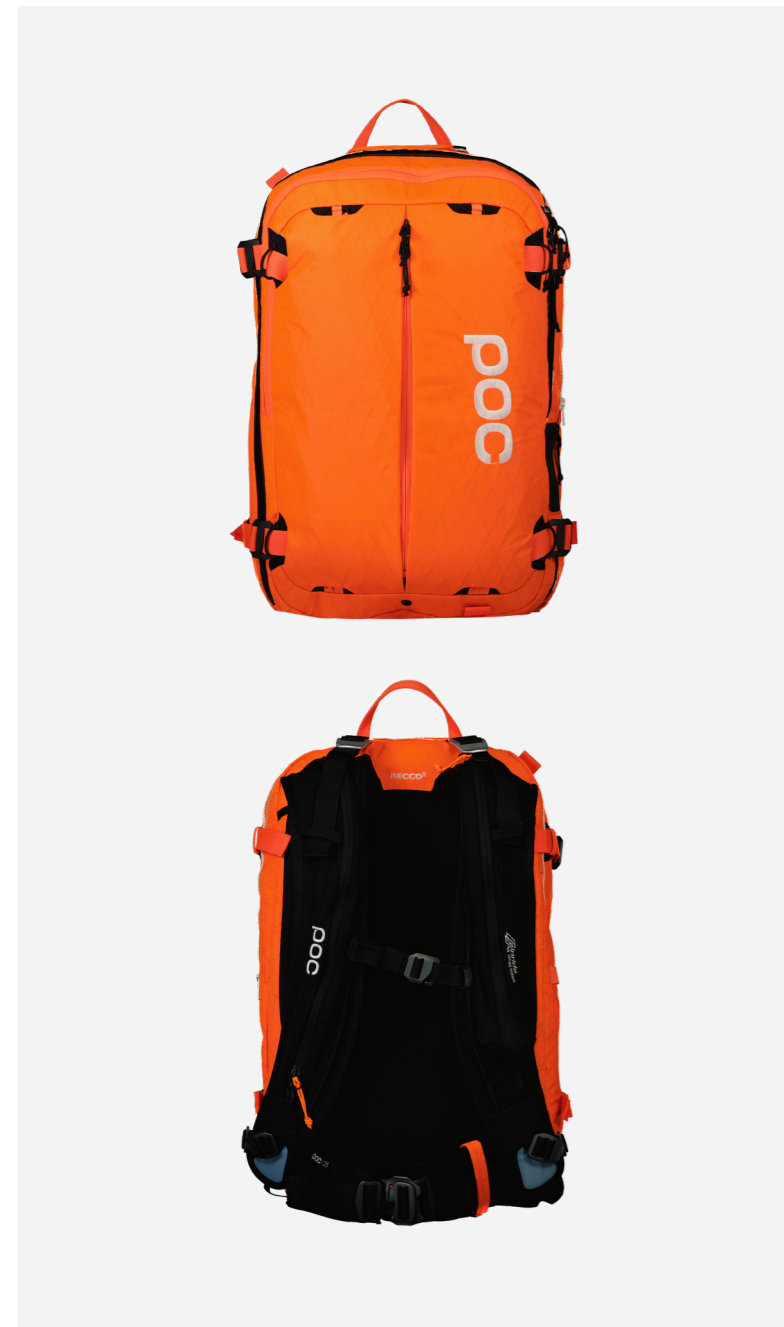

90°

COLORS_

NFC
MEDICAL ID

RECCO

90°

COLORS_

NEW

DIMENSION AVALANCHE BACKPACK

The backpack for the ultimate in backcountry adventures, the Dimension Avalanche Backpack includes an airbag for extra protection in high-risk terrain.

¥ 120,000++ Tax

ARTICLE NO. 20098

DETAILS_

Airbag

The avalanche airbag is designed to increase your chances of survival in an avalanche. Powered by a supercapacitor, it's quick to charge, is not temperature sensitive, can be deployed multiple times and fully inflates in under 4 seconds.

Travel Easy

The airbag system is free from Li-ion batteries and explosives, meaning air travel is hassle free.

Drainage pocket

Avalanche Pocket

Quick-Access avalanche pocket is lined with highly durable Cordura.

Fleece-lined Goggle pocket

Easy-access main pocket
A back opening means you can easily reach kit even if skis are attached.

Highly adjustable

Ski carrying straps

Removable helmet pouch

Ice axe loops

Material

Main fabric: 100% polyester.
Back panel: 79% recycled Polyester, 21% elastane.
Lining Fabric: 100% recycled polyamide.
Safety pocket lining: 100% recycled polyamide.
Goggle pocket lining: 100% Recycled polyester.
Helmet net: 85% Recycled polyamide, 15% elastane.

Weight

880 g

DIMENSION VPD BACKPACK

Carry the load without feeling a burden: The Dimension VPD Backpack combines a wealth of carrying possibilities with built-in back protection.

¥ 30,000++ Tax

ARTICLE NO. 20097

DETAILS_

Back Protector

The in-built back protector meets EN1621-2, level 1 standard

RECCO® Reflector

Avalanche Pocket
Lined with highly durable Cordura

Fleece-lined Goggle pocket

Drainage pocket

Keep skins or wet gloves away from dry belongings.

Easy-access main pocket