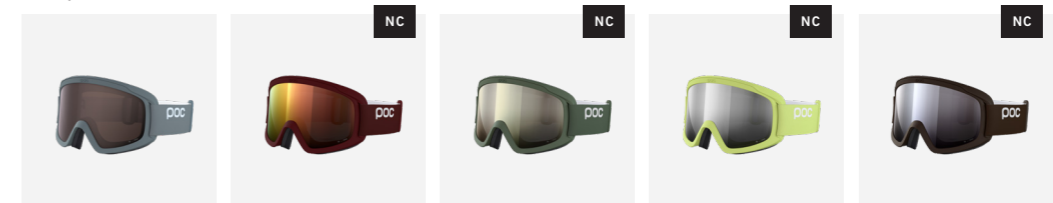

40801_8424 Pegasi Grey Cat 2 Clarity Define/No Mirror
40801_8462 Garnet Red Cat 2 Spektris Orange
40801_8454 Epidote Green Cat 2 Clarity Define/ Spektris Ivory
40801_8455 Lemon Calcite Cat 2 Clarity Define/ Spektris Silver
40801_8460 Axinite Brown Cat 2 Clarity Define/ Spektris Silver

OPSIN

¥ 16,000 -- Tax

CLARITY COMP GOGGLES

Feature one spare lens.

CLARITY COMP + GOGGLES

Feature two spare lenses including Clarity comp Night Lens.

+ TWO EXTRA LENSES INCLUDED