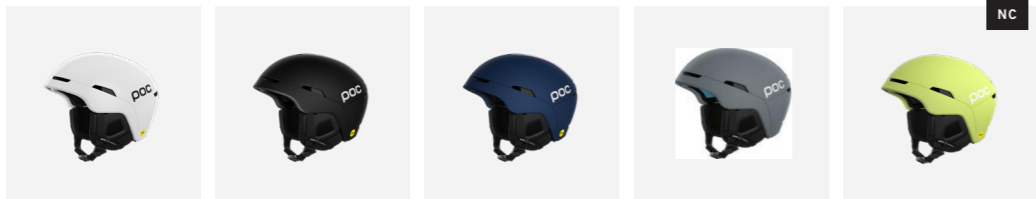

10108_1001
Hydrogen White
¥ 30,000 -+ Tax

10108_1037
Uranium Black Matt

1018_1589
Lead Blue Matt

10108_1041
Pegasi Grey

10108_1329
Lemon Calcite Matt

OBEX PURE