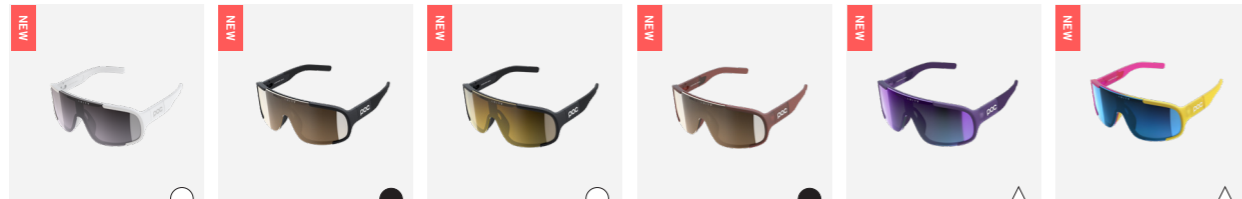

ASP2014

ASP2014_1001
Hydrogen White
CAT 3 Clarity Road Silver

ASP2014_1002
Uranium Black
CAT 2 Clarity Trail Silver

ASP2014_1002
Uranium Black
CAT 3 Clarity Road Gold

ASP2014_1138
Himalayan Salt Translucent
CAT 2 Clarity Trail Silver

ASP2014_1615
Sapphire Purple Translucent
CAT 2 Clarity Define Violet

ASP2014_8468
Speedy Gradient Translucent
CAT 3 Clarity Define Spektris Azure