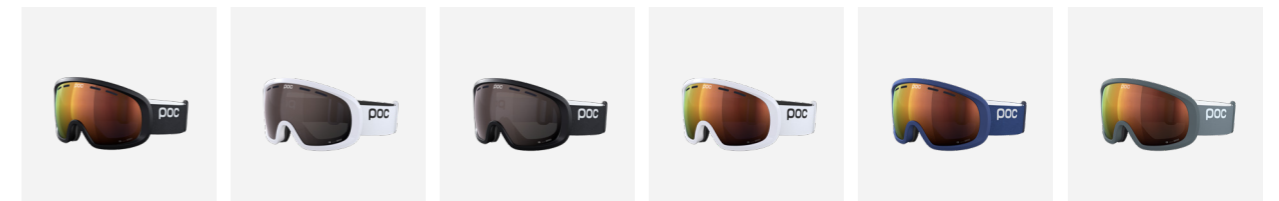

FOVEA MID CLARITY

40408_8214 Uranium Black Cat 2 Spektris Orange
40408_8422 Hydrogen White Cat 2 Clarity Define/No Mirror
40408_8423 Uranium Black Cat 2 Clarity Define/No Mirror
40408_8265 Hydrogen White Cat 2 Spektris Orange
40408_8270 Lead Blue Cat 2 Spektris Orange
40408_8295 Pegasi Grey Cat 2 Spektris Orange

¥ 28,00 0 -+ Tax