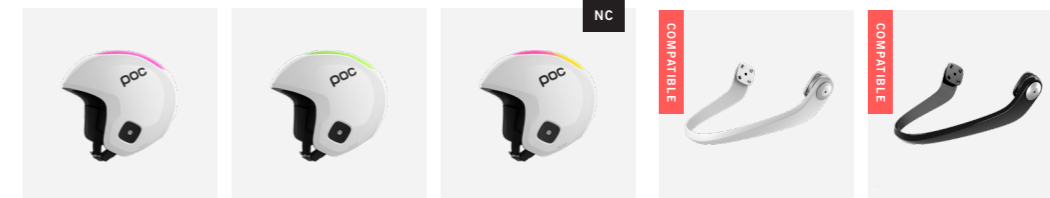

10179_8546
Speedy Gradient Fluorescent Pink/Aventurine Yellow

SKULL DURA JR

10180_8149
Hydrogen White/Flourescent Pink
¥ 30,000 -+ Tax

10180_8395
Hydrogen White/Flourescent Yellow/Green

10180_8546
Speedy Gradient Fluorescent Pink/Aventurine Yellow