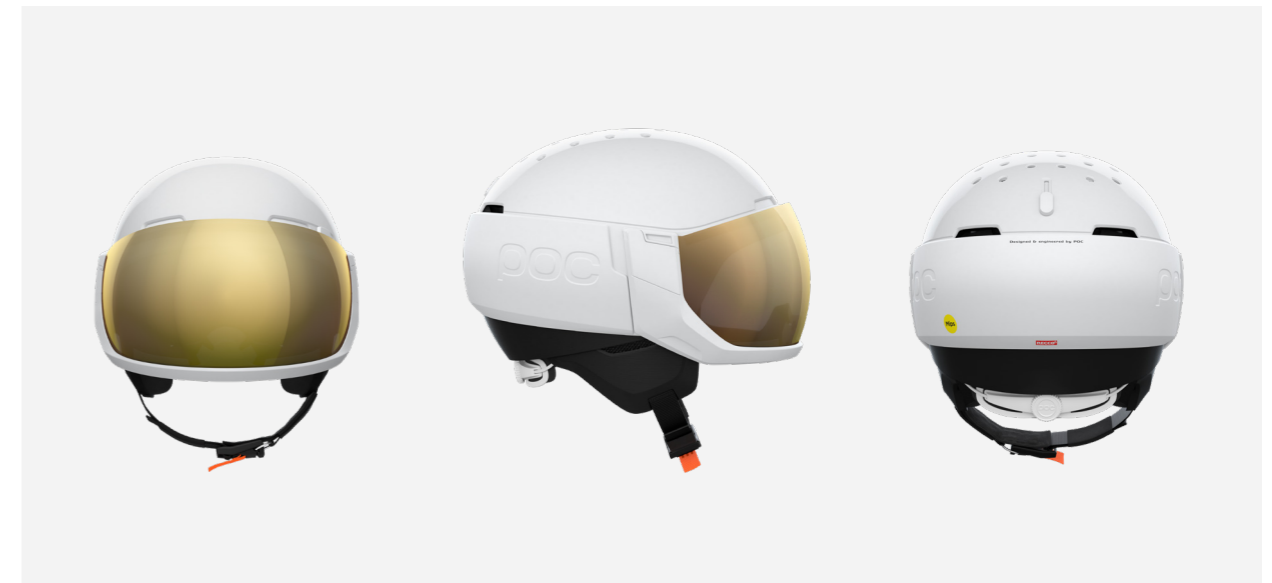

360°

COLORS

NEW

LEVATOR MIPS

Merging POC's trusted Whole Helmet Concept™ and Seamless Fit concepts, the new Levator Mips integrates a raft of technology for absolute safety and vision anywhere on the mountain.

¥ 75,000 +- Tax

ARTICLE NO. 10486

HIGHLIGHTS

- Integrated visor
- Easily interchangeable visor.
- Multi-impact protection zones.
- Mips® rotational impact protection.
- RECCO® Avalanche Rescue Reflector.
- Fidlock® buckle

CERT. CE EN 1077-B, ASTM F2040

DETAILS

MIPS Evolve
Mips enhances rotational impact protection.

RECCO® Reflector
A RECCO® Avalanche Rescue Reflector helps rescue services easily and quickly locate you if something goes wrong.

Dual-material liner
EPP gives multi-impact protection in the places most impacts occur, while EPS gives trusted protection and keeps weight low.

ABS Shell
The ABS shell has exceptional strength, durability and impact resistance.

360° Fit System
A 360° adjustment system makes it easy to find a comfortable, secure fit without changing padding.

Adjustable Ventilation
For increased comfort across a broader range of conditions.

Fidlock® Buckle
A Fidlock® buckle makes it

easy to fasten the helmet while wearing gloves.

Two-step detachable ear pads
It's easy to adjust coverage or remove pads completely for a more open feel.

Integrated Visor
The integrated visor gives an exceptional field of view in all directions.

Easily interchangeable visor
The visor lens can easily and quickly be changed to ensure the best visual experience in all conditions.

XS/S 51-54CM **TBD^g**

M/L 55-58CM **930^g**

XL/XXL 59-62CM **TBD^g**