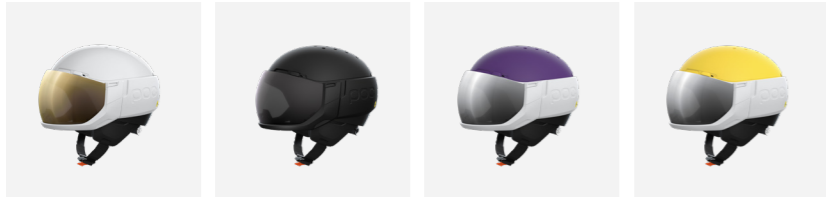

WORKBOOK SNOW 22

POC

NEW
MIPS
LEVATOR
MIPS

10486_1001
Hydrogen White
¥ 75,000--+ Tax

10486_1037
Uranium Black Matt

10486_1613
Sapphire Purple Matt

10486_8543
Hydrogen White/Aventurine Yellow Matt

MENIX