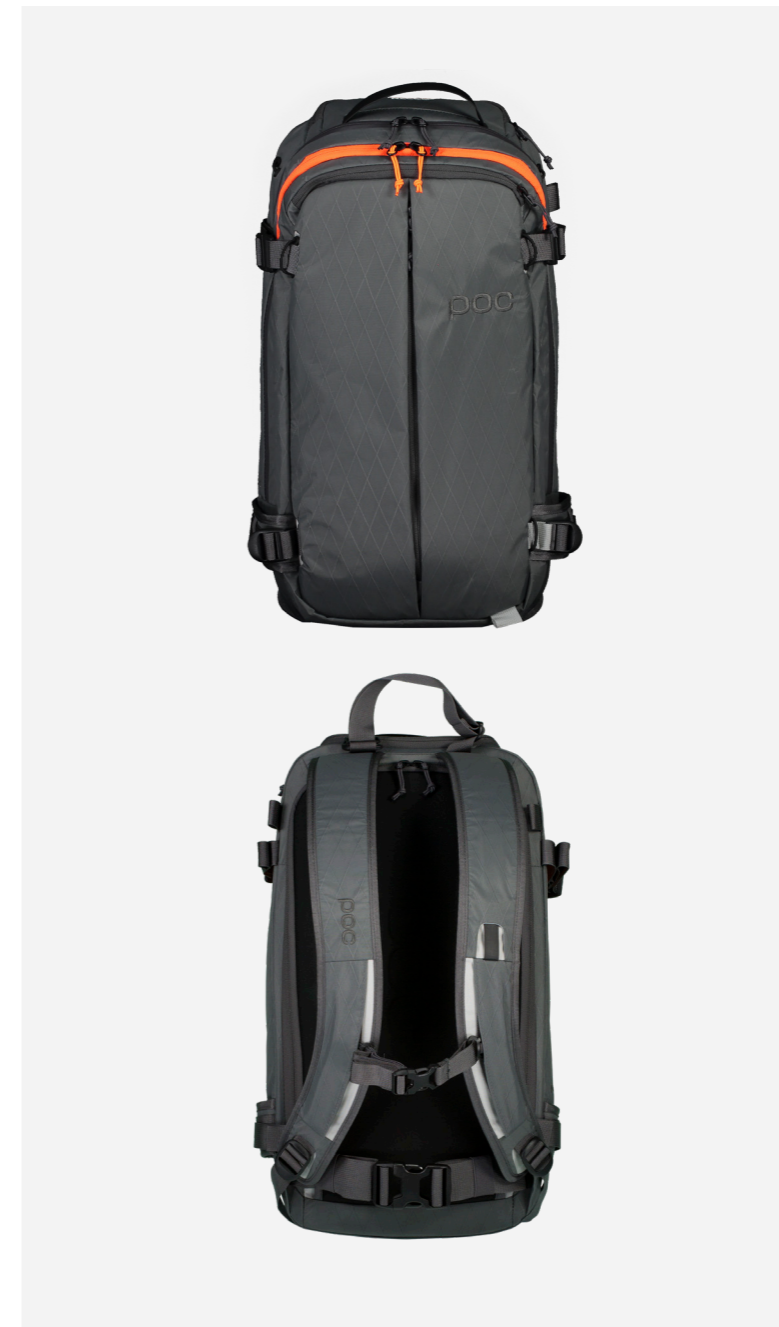

90°

COLORS_

NFC
MEDICAL ID

RECCO

90°

COLORS_

NEW

DIMENSION AVALANCHE BACKPACK

The backpack for the ultimate in backcountry adventures, the Dimension Avalanche Backpack includes an airbag for extra protection in high-risk terrain.

¥ 120,000++ Tax

ARTICLE NO. 20098

DETAILS_

Airbag

The avalanche airbag is designed to increase your chances of survival in an avalanche. Powered by a supercapacitor, it's quick to charge, is not temperature sensitive, can be deployed multiple times and fully inflates in under 4 seconds.

Travel Easy

The airbag system is free from Li-ion batteries and explosives, meaning air travel is hassle free.

Drainage pocket

Avalanche Pocket

Quick-Access avalanche pocket is lined with highly durable Cordura.

Fleece-lined Goggle pocket

Easy-access main pocket
A back opening means you can easily reach kit even if skis are attached.

Highly adjustable

Ski carrying straps

Removable helmet pouch

Ice axe loops

Material

Main fabric: 100% polyester.
Back panel: 79% recycled Polyester, 21% elastane.
Lining Fabric: 100% recycled polyamide.
Safety pocket lining: 100% recycled polyamide.
Goggle pocket lining: 100% Recycled polyester.
Helmet net: 85% Recycled polyamide, 15% elastane.

Weight

880 g

DIMENSION VPD BACKPACK

Carry the load without feeling a burden: The Dimension VPD Backpack combines a wealth of carrying possibilities with built-in back protection.

¥ 30,000++ Tax

ARTICLE NO. 20097

DETAILS_

Back Protector

The in-built back protector meets EN1621-2, level 1 standard

RECCO® Reflector

Avalanche Pocket
Lined with highly durable Cordura

Fleece-lined Goggle pocket

Drainage pocket

Keep skins or wet gloves away from dry belongings.

Easy-access main pocket