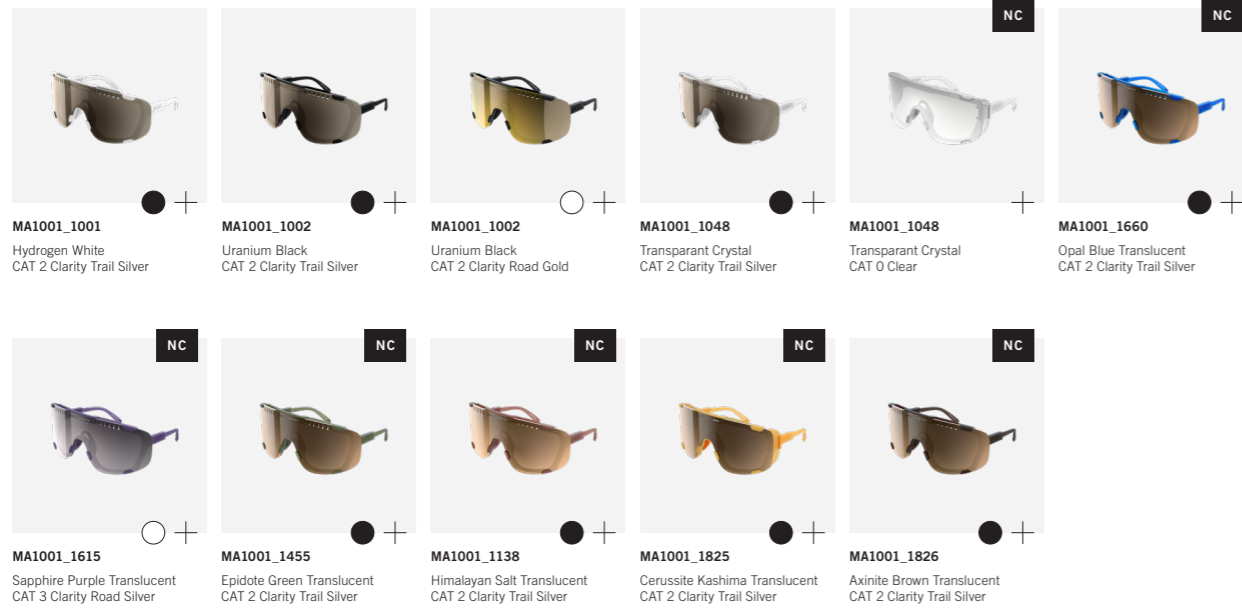

DEVOUR GLACIAL

NEVALIS

DEVOUR

ELICIT

AIM

ASPIRE

+ EXTRA LENS INCLUDED

● CLARITY TRAIL LENS