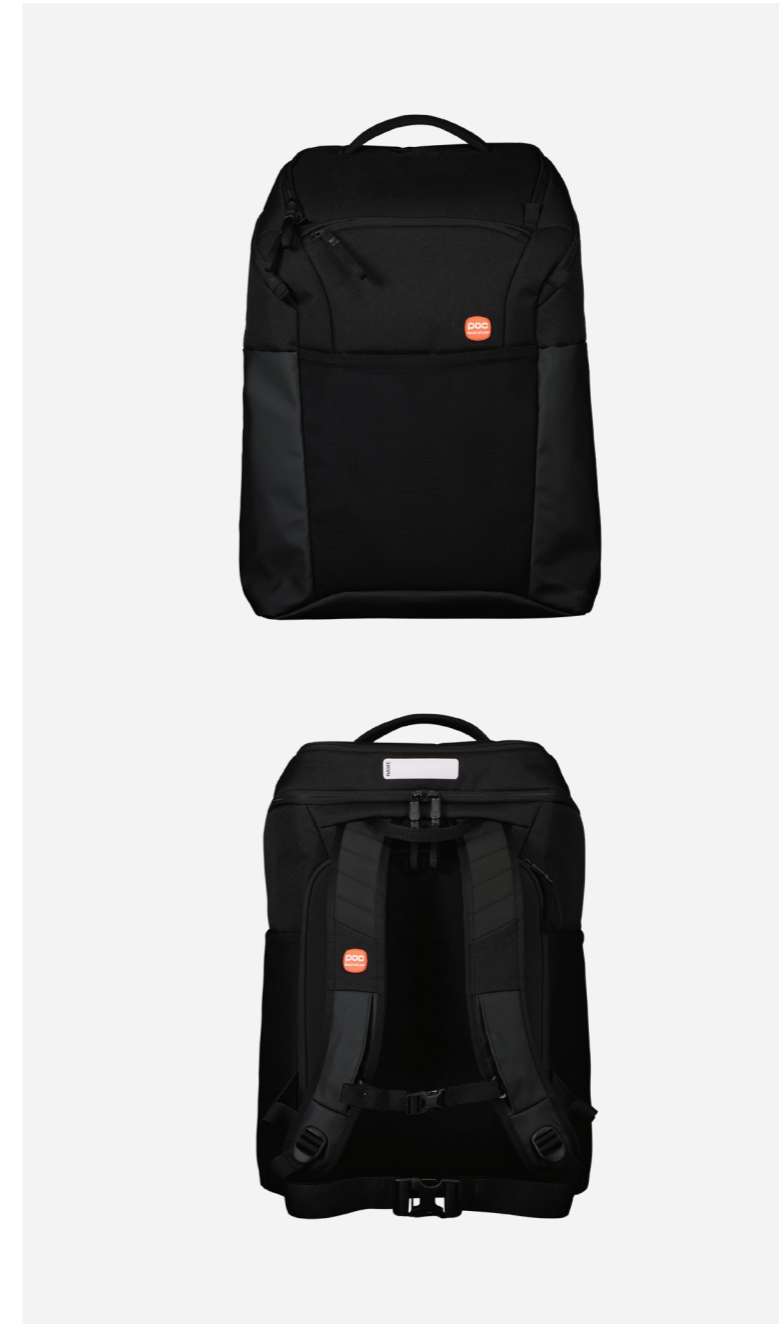

RACE BACKPACK 50L

Perfectly sized for all a junior ski racer's kit, the Race Backpack 50L is an indispensable carry-all for training or race day.

¥ 25,000 +- Tax

ARTICLE NO. 20099

DETAILS_

Durable Water-Resistant Materials

Constructed from exceptionally durable and hard-wearing 600D polyamide.

Kit Organiser

Separate compartments for ski boots, goggles and other kit.

Back Opening

A large fold-down flap on the back gives a great platform for changing in to ski boots.

Wide shoulder straps

Recycled Materials

Most fabrics used in the backpack are chiefly constructed from recycled fibres.

Open Mesh Pockets

The My Info panel can be used to store vital contact info.

Highly Adjustable

All zip pulls are east to operate while wearing gloves.

Material

Main fabric: 53% non-p polyvinyl Chloride, 47% recycled polyester.
Back panel: 79% recycled Polyester, 21% elastane.
Lining Fabric: 100% recycled polyamide.
Goggle pocket lining: 100% Recycled polyester.
Side pockets: 85% Recycled polyamide, 15% Elastane.

Weight
1400 g

Sizes
One size