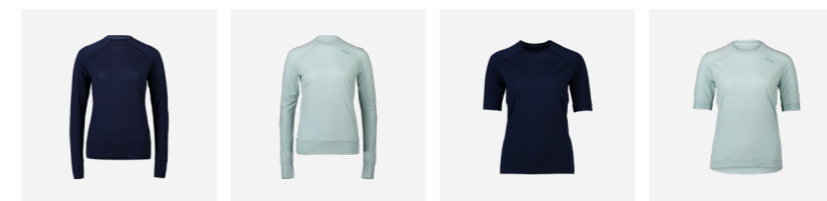

61630_1582 W's Light Merino Jersey Turmaline Navy
61630_1576 W's Light Merino Jersey Apophyllite Green
61640_1582 W's Light Merino Tee Turmaline Navy
61640_1576 W's Light Merino Tee Apophyllite Green