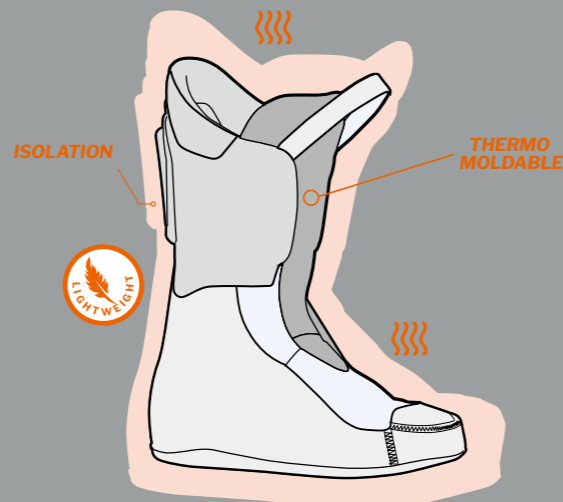

LINER TOURING