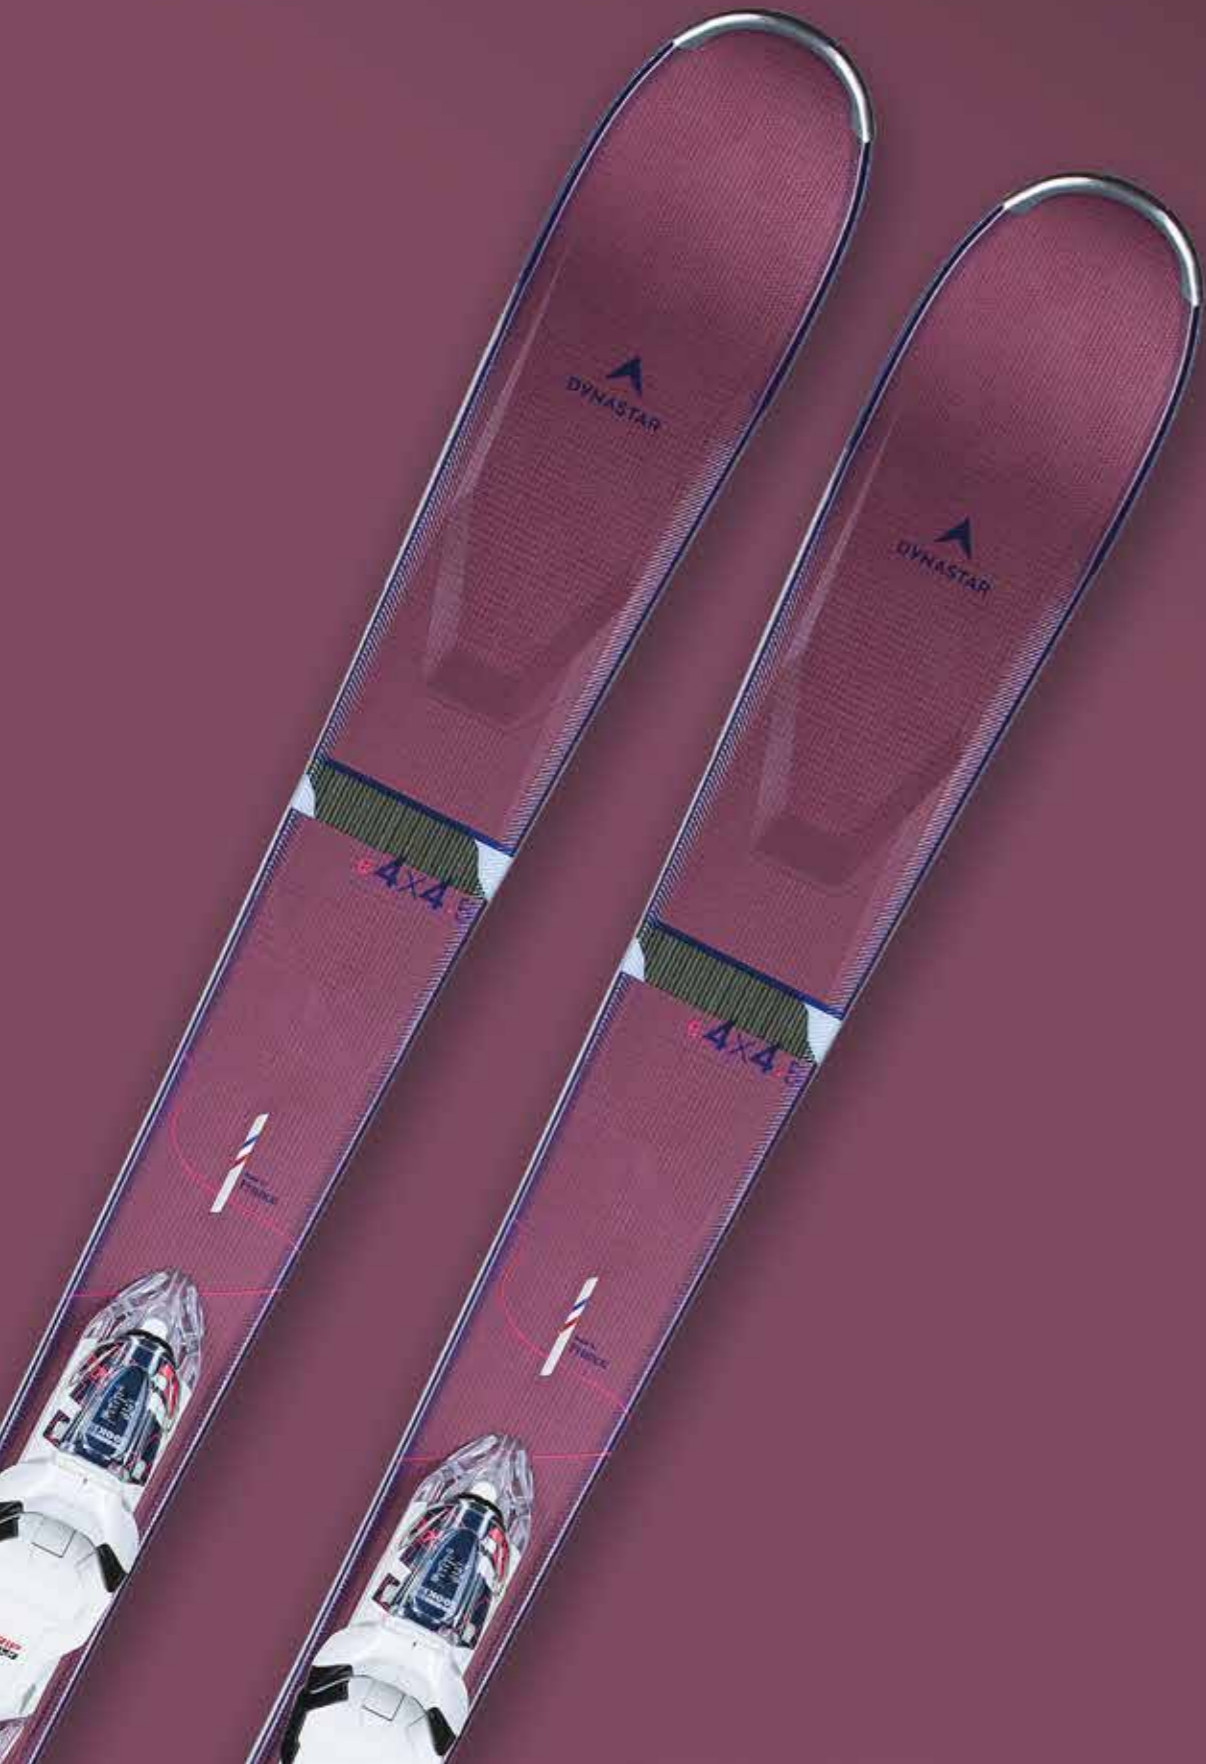

ALL MOUNTAIN W E-4X4

ALL MOUNTAIN WOMEN

E 4X4

WOMEN SKIS