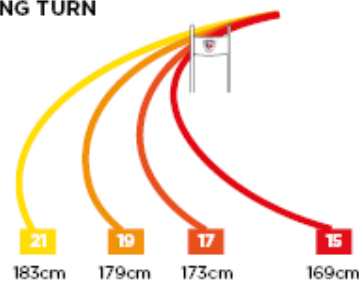

MASTER

ワールドカップスキーをもとに、ゲレンデスキーヤーのニーズに合わせて設計されたヒーローマスタースキー。FISスキーのように、ハイスピードでの高い安定性と操作性を発揮。サイドカットを変化させることで理想的なカービングを可能にし、レースシーンでのパフォーマンスが向上。スリルを求める熟練スキーヤーや、マスターズレーサーに向けたスキーとなっている。

HERO MASTERシリーズは、22-23シーズンよりロングターンとショートターン、2つのカテゴリーに分かれる。

・MASTER LT (ロングターン) 4サイズ
GSタイプのロングターン性能(スピード、コントロール性、パワー、安定性)をすべて備え、高速滑走を楽しむことが可能。
LONG TURN