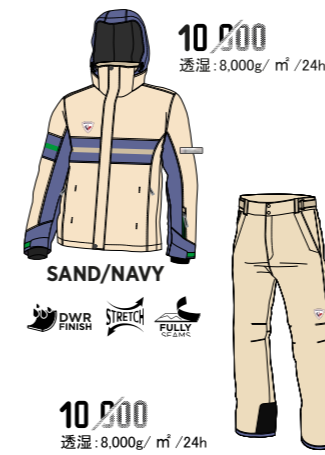

10,000
透湿: 8.000g/㎡/24h