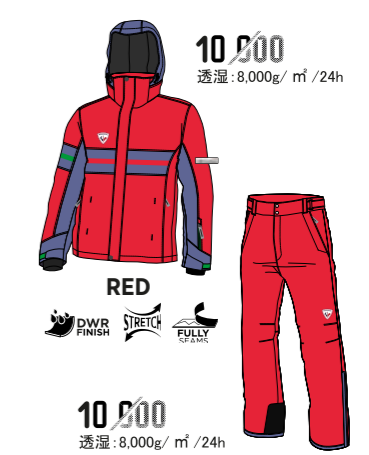

ATELIER PRO JACKET NAVY
RLKJJ02 M-L-XL
¥43,000 (税込¥47,300)

ATELIER PRO JACKET RED
RLKJJ03 M-L-XL
¥43,000 (税込¥47,300)

10,000
透湿: 8.000g/㎡/24h

10,000
透湿: 8.000g/㎡/24h

10,000
透湿: 8.000g/㎡/24h

ATELIER PRO PANTS SAND
RLKJP01 M-L
¥36,000 (税込¥39,600)