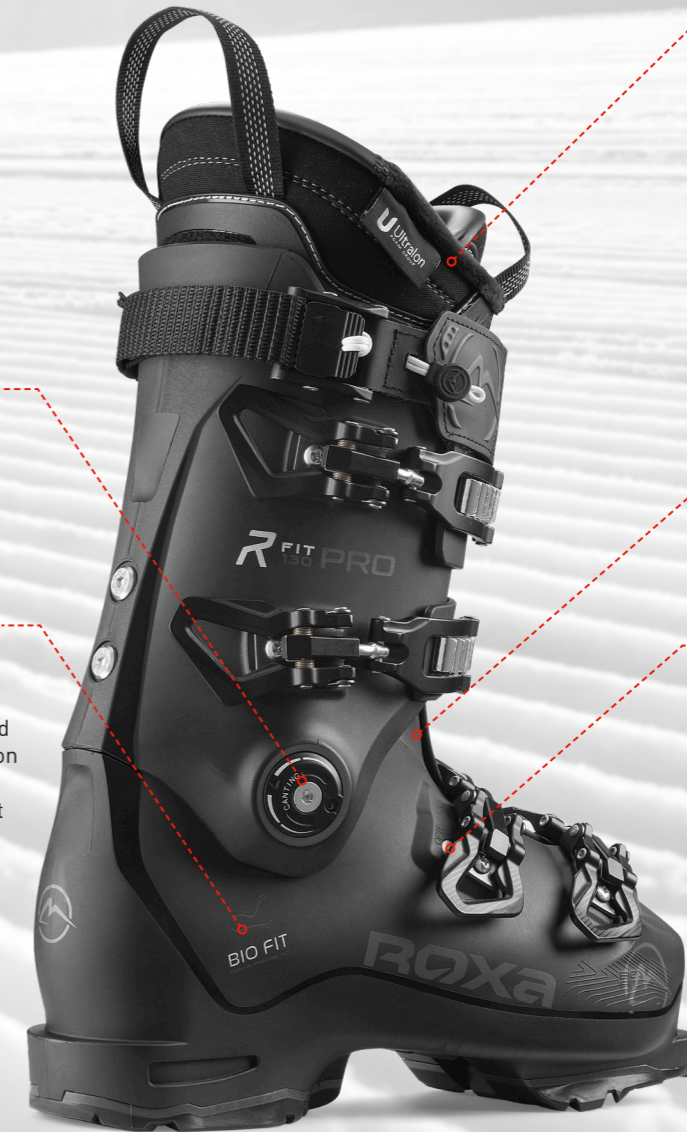

4D BIOFIT LINER

Pre molded 3D insert combined with Ultralon EVA ankle padding provides outstanding customized fit, light weight and warmth. Heat moldable for customization.

Win-Therm Insulation

Ultra-Thin insulation technology increases 50% warmth, reflective aluminum membrane climate control.

DUAL CANTING

Medial and lateral shaft alignment allows for perfect alignment.

EASY ENTRY

Soft polyurethane panel insert at the instep allows for smooth, easy entry and exit.

100-102 BIOFIT Precise last

Anatomic 100-102 mm last provides pre-molded relief in the most common fit issue areas. BioFit CM models are also heat moldable.

OPTI-LOCK BUCKLE

Adjustable instep buckle. Two position buckle location allows for perfect instep fit and foot hold.