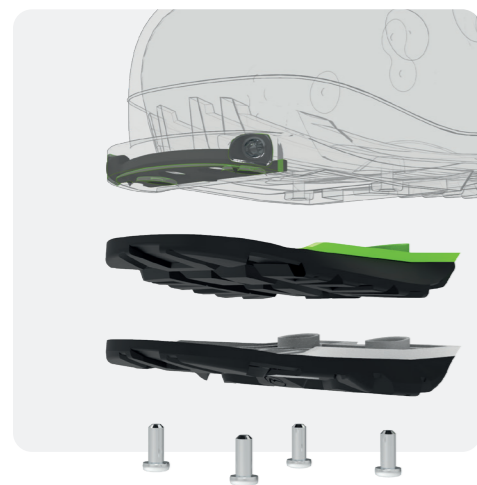

We hold several patents and are constantly shaking up the status-quo of ski boot design.

NEXT GEN DESIGN

Utilizing state of the art **CAD design** technology, **3D printed prototyping**, and cutting edge polymers, Roxa's revolutionary "Next Generation", Cabrio R3 and R/Fit technology provides skiers with the **lightest collection of alpine ski boots ever offered.**