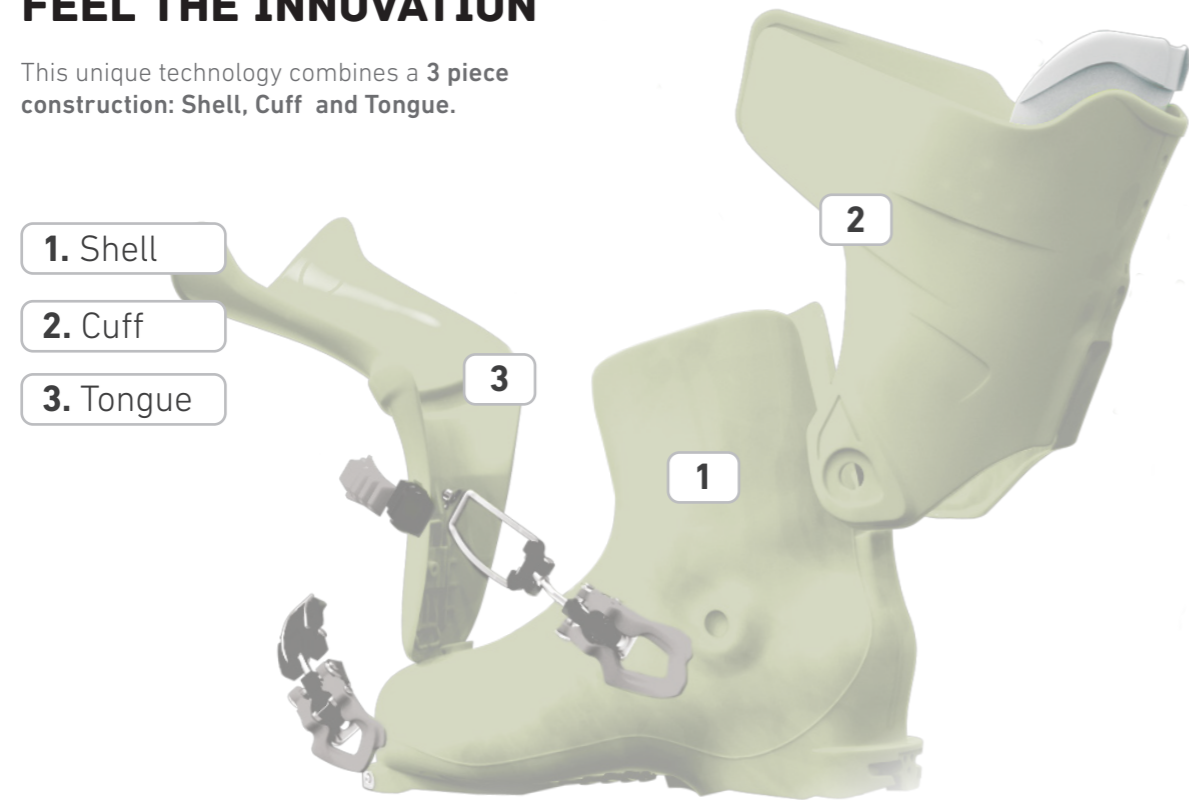

MATERIALS

Roxa only uses state of the art polymers such as **Grilamid®** and **Desmopan 900®** for the majority of the range. These polymers are the **finest materials available in ski boot design** in terms of performance, weight, durability and being least effected by cold temperatures.

Grilamid®

Best in Class technical polymers. Grilamid is Ultra-lightweight, durable and almost unaffected by cold temperature.

DESMOPAN 900®

Engineering grade polyurethane (**PU+**) designed specifically for cold weather application, excellent molding properties.

3 PIECE CABRIO

FEEL THE INNOVATION

This unique technology combines a **3 piece construction: Shell, Cuff and Tongue.**

1. Shell

2. Cuff

3. Tongue

Benefit

**PROGRESSIVE FLEX
QUICK REBOUND
VERSATILITY**

Tenacious lateral power and control without making the boot overly stiff forward.

POLYAMID TONGUE

Delivers smooth forward flex with quick rebound. Maintains contact with the skier's leg throughout the turn and provides excellent shock absorption.