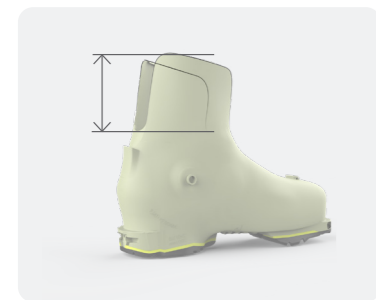

Cabrio key features

HIGH SHELL WALLS

Tenacious lateral power and control without making the boot overly stiff forward.